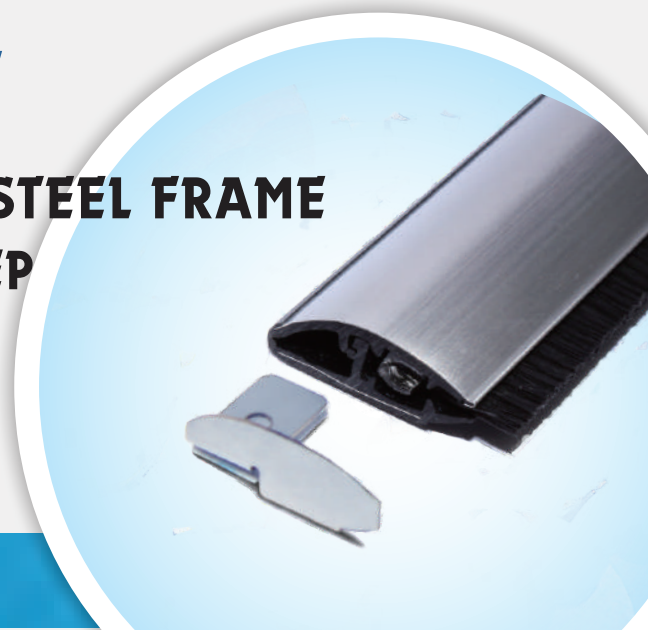

B BURRTEC CO.,LTD.

LA OFFICE: 21171 S. Western Ave. Suite 2703, Torrance, CA 90501 PHONE: (424)360-1355
HEADQUARTERS: 1-4-12 Nakano-Cho, Miyakojima-Ku, Osaka, 534-0027 JAPAN
PHONE: 81-66352-6841 DISTRIBUTION CENTER: Rancho Cordova, CA
EMAIL: CS@burrtecusa.com