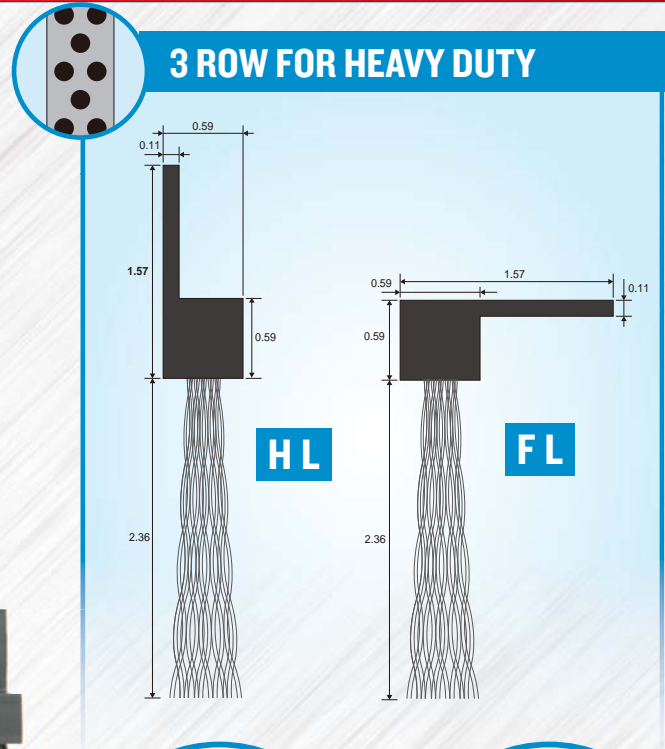

BURRTEC FLEX DOOR SWEEP

Door gap prevention in food factories, restaurants, schools, museums, medical supply factories, paper mills, etc.

FEATURES

- ✓ MOUNT ON DOOR GAPS TO PREVENT THE INTRUSION OF PESTS
- ✓ A RUBBER FRAME MAKES IT EASY TO CUT TO FIT THE REQUIRED DIMENSIONS
- ✓ 82FT DOOR SWEEP (JOINT-LESS)
- ✓ EASILY MOUNTED WITH SCREWS

See more details in our web site.

BURRCUT FLEX DOOR SWEEP

burrtecusa.com

BURRCUT FLEX DOOR SWEEP - 82FT ROLL / 16FT ROLL

	CODE	MODEL	ALL HT.	BRISTLE HT.	LENGTH	BODY MATERIAL	FILAMENT
NEW!	I4499900	BF6-HSSV 82 FT	1.17 IN	0.39 IN	82 FT	TPE	Polypropylene
	I4473300	BF6-HSS 82 FT	1.78 IN	1.00 IN			
	I4473700	BF6-HS 82 FT	2.35 IN	1.57 IN			
NEW!	I4511900	BF15-HL 82 FT	3.93 IN	2.36 IN	16.4 FT	TPE	Polypropylene
NEW!	I4512500	BF15-FL 82 FT	2.95 IN	2.36 IN			
NEW!	I4512000	BF15-HL 16 FT	3.93 IN	2.36 IN	16.4 FT	TPE	Polypropylene
NEW!	I4512600	BF15-FL 16 FT	2.95 IN	2.36 IN			