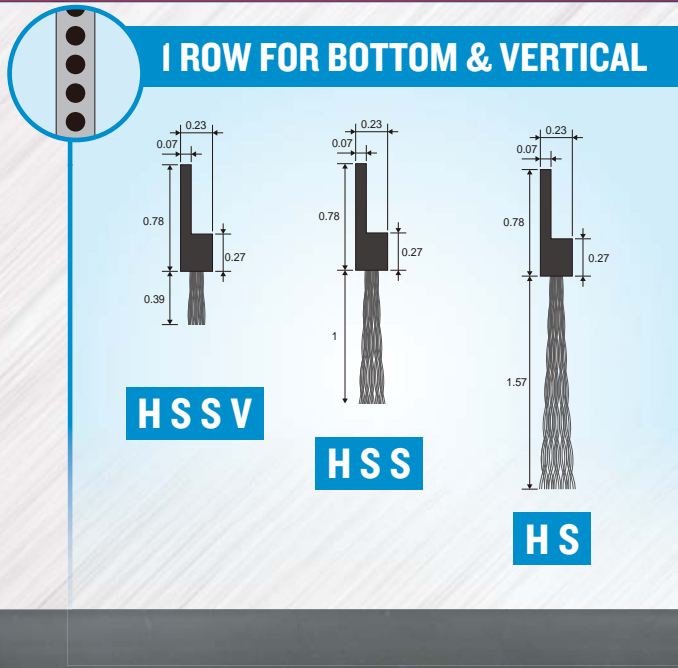

BURRTEC FLEX DOOR SWEEP

Door gap prevention in food factories, restaurants, schools, museums, medical supply factories, paper mills, etc.

FEATURES

- ✓ MOUNT ON DOOR GAPS TO PREVENT THE INTRUSION OF PESTS
- ✓ A RUBBER FRAME MAKES IT EASY TO CUT TO FIT THE REQUIRED DIMENSIONS
- ✓ 82FT DOOR SWEEP (JOINT-LESS)
- ✓ EASILY MOUNTED WITH SCREWS

See more details in our web site.

BURRCUT FLEX DOOR SWEEP

burrtecusa.com

BURRCUT FLEX DOOR SWEEP - 82FT ROLL / 16FT ROLL

	CODE	MODEL	ALL HT.	BRISTLE HT.	LENGTH	BODY MATERIAL	FILAMENT
NEW!	I4499900	BF6-HSSV 82 FT	1.17 IN	0.39 IN	82 FT	TPE	Polypropylene
	I4473300	BF6-HSS 82 FT	1.78 IN	1.00 IN			
	I4473700	BF6-HS 82 FT	2.35 IN	1.57 IN			
NEW!	I4511900	BF15-HL 82 FT	3.93 IN	2.36 IN	16.4 FT	TPE	Polypropylene
NEW!	I4512500	BF15-FL 82 FT	2.95 IN	2.36 IN			
NEW!	I4512000	BF15-HL 16 FT	3.93 IN	2.36 IN	16.4 FT	TPE	Polypropylene
NEW!	I4512600	BF15-FL 16 FT	2.95 IN	2.36 IN			