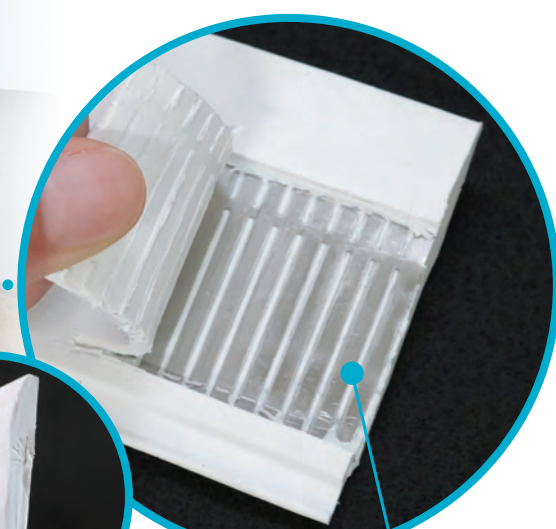

# Ratshut for Door

Rodent proofing weatherstrip

***Impossible for rodents to chew through or get around!***

BURRTEC's new Ratshut will protect your door from pests. Featuring a rodent-proof fishbone stainless-steel plate structure, it is made with durable yet soft plastic. Easy to install.

**BLOCK!**

**Stainless-steel plate**

# Ratshut for Door Rodent proofing weatherstrip

## Ratshut for Door

23806000	RSFD-43in
23806010	RSFD-16ft

Material: Body:TPO white, Fishbone stainless steel core plate  
5pcs white steel screws are included.

Change the world with brushes

**BURRTEC LA Office**