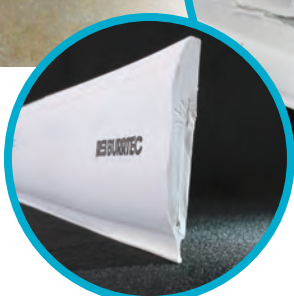

# Ratshut for Door

Rodent proofing weatherstrip

***Impossible for rodents to chew through or get around!***

BURRTEC's new Ratshut will protect your door from pests. Featuring a rodent-proof fishbone stainless-steel plate structure, it is made with durable yet soft plastic. Easy to install.

**BLOCK!**

**Stainless-steel plate**