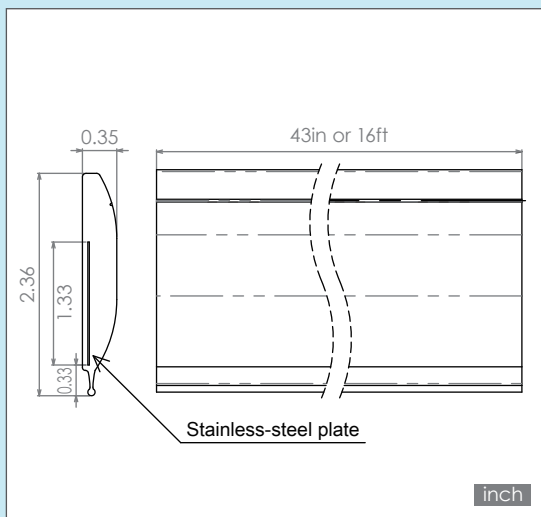

# Ratshut for Door

Rodent proofing weatherstrip

***Impossible for rodents to chew through or get around!***

BURRTEC's new Ratshut will protect your door from pests. Featuring a rodent-proof fishbone stainless-steel plate structure, it is made with durable yet soft plastic. Easy to install.

## Ratshut for Door

23806000	RSFD-43in
23806010	RSFD-16ft

Material: Body:TPO white, Fishbone stainless steel core plate  
5pcs white steel screws are included.

Change the world with brushes

**BURRTEC LA Office**