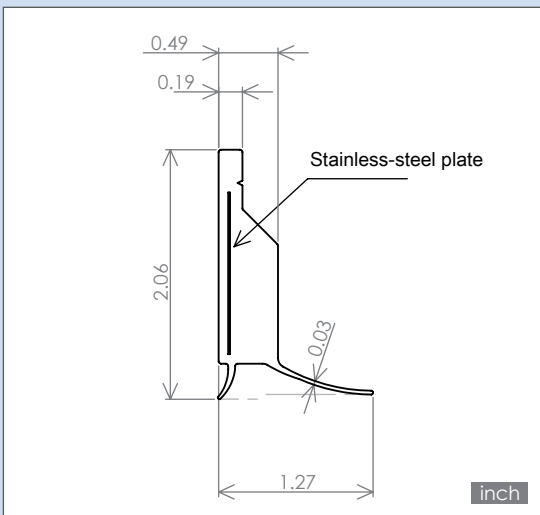

it is made with durable yet soft plastic.

Stainless-steel inside.

**Slick White Design
Rodent proofing Weather strip**

Ratshut for garage door, Top and Side

#23805000	RSFGD-9ft
#23805010	RSFGD-16ft

Material: Body:TPO white, Fishbone stainless steel core plate
Stainless steel white nails are included.